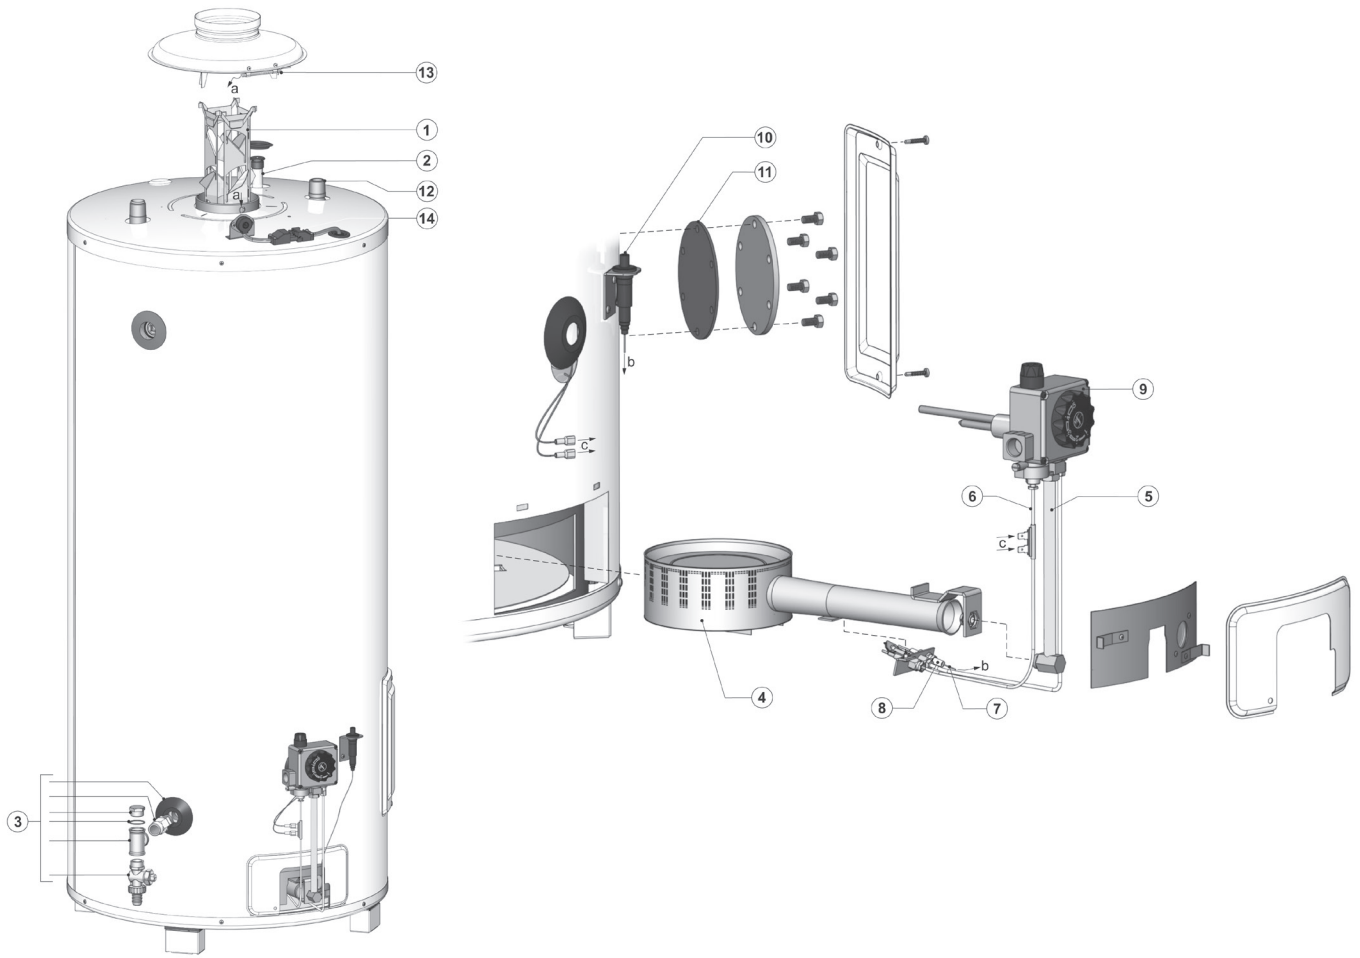

Exploded view EQ 280 / 380

EVD-0013 Cross-fired Flue