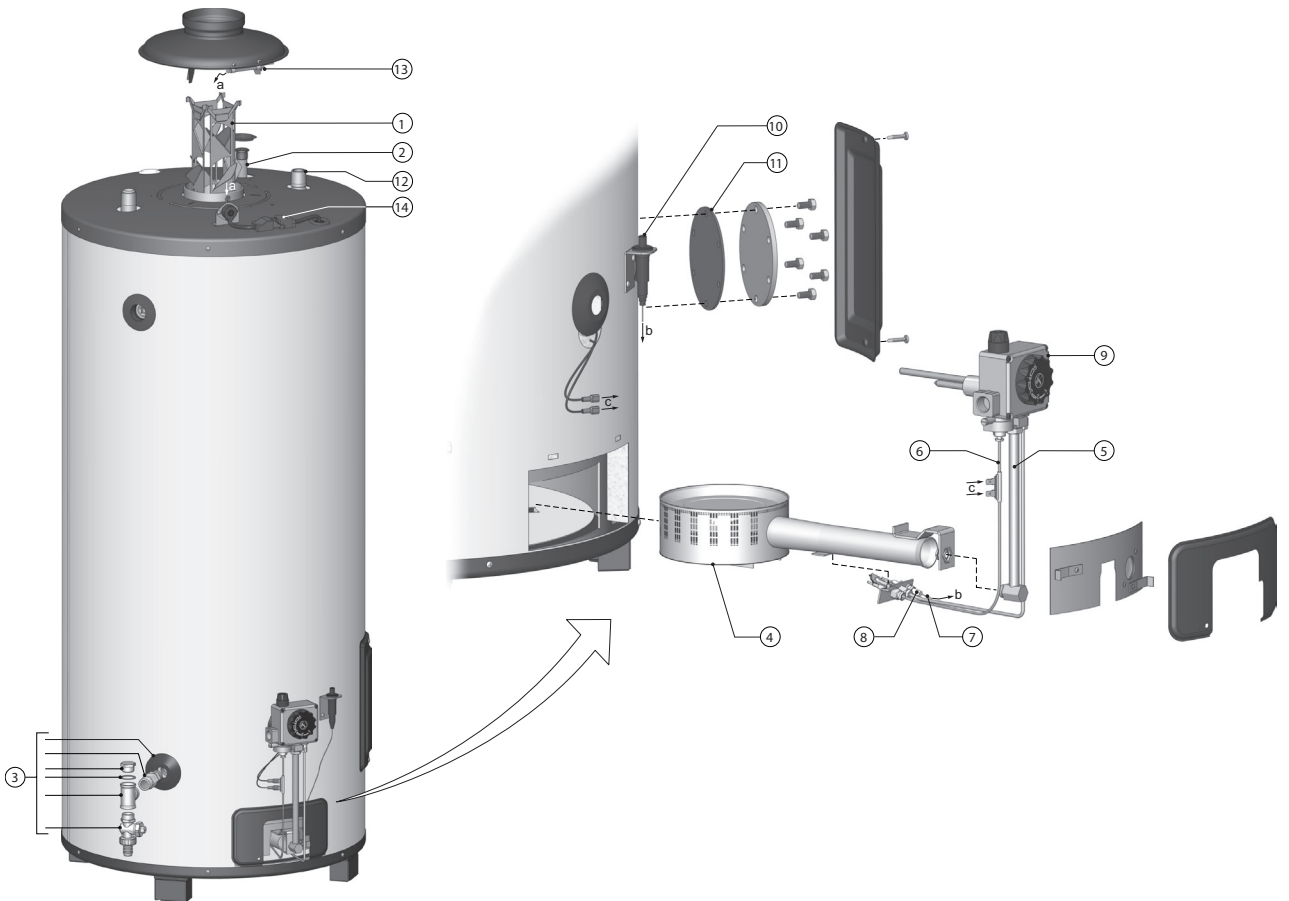

EVD-0040 Cross-fired flue VANAF 01-07-'07