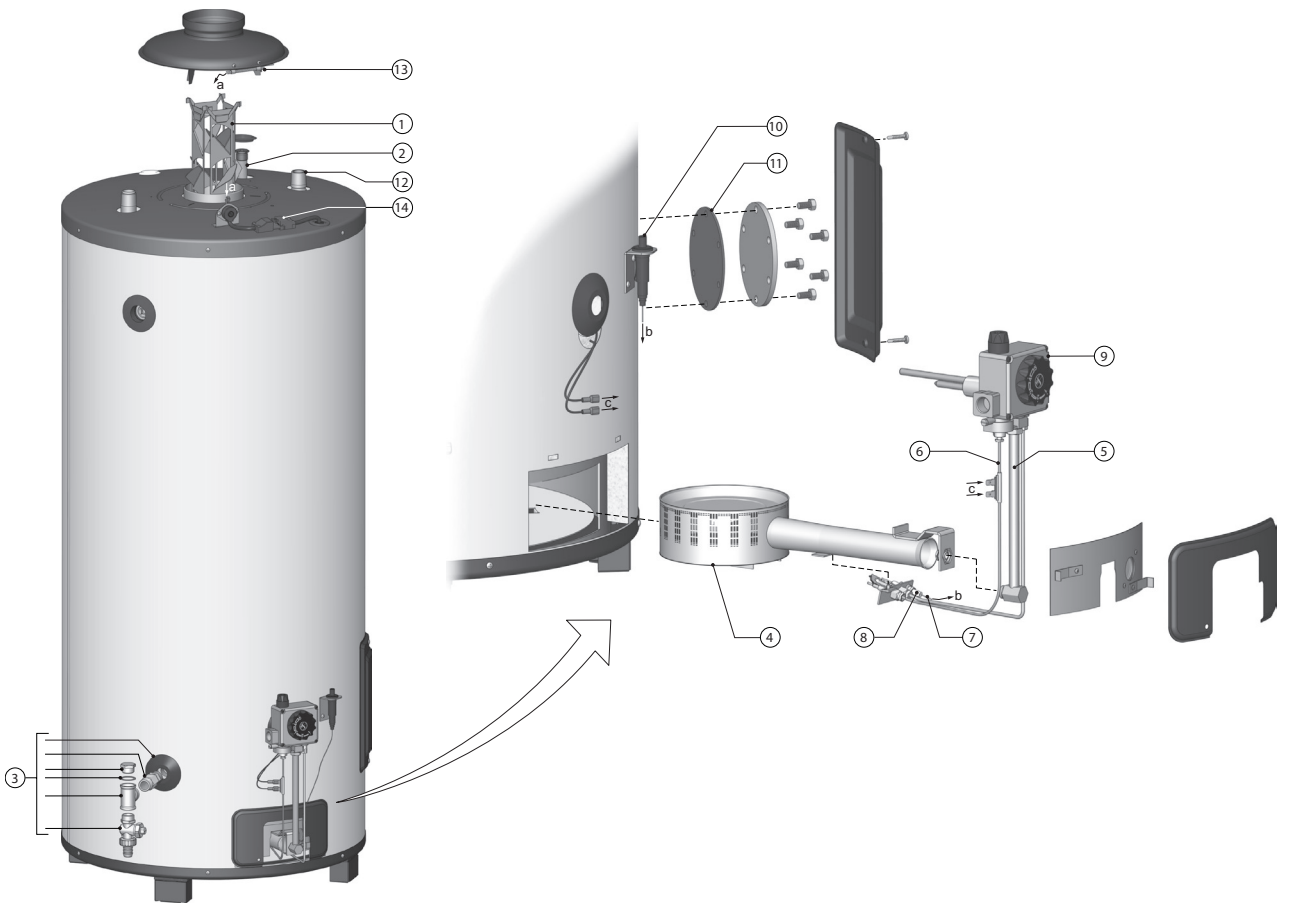

EVD-0040 Cross-fired flue VANAF 01-07-'07